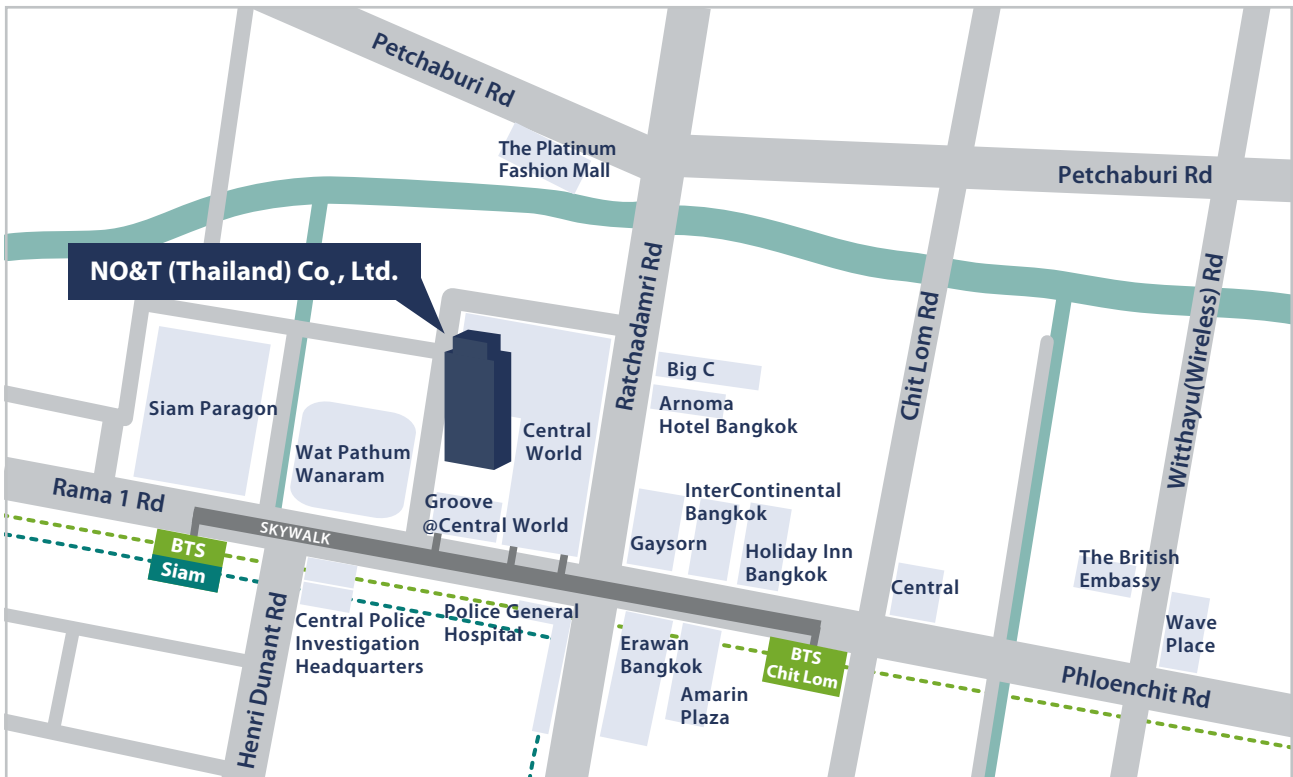

Access Map (NO&T Bangkok Office)

Address

Nagashima Ohno & Tsunematsu (Thailand) Co., Ltd.

24th Floor, The Offices at Central World
999/9 Rama 1 Road, Pathumwan, Bangkok 10330 Thailand

TEL : +66-2-264-5955