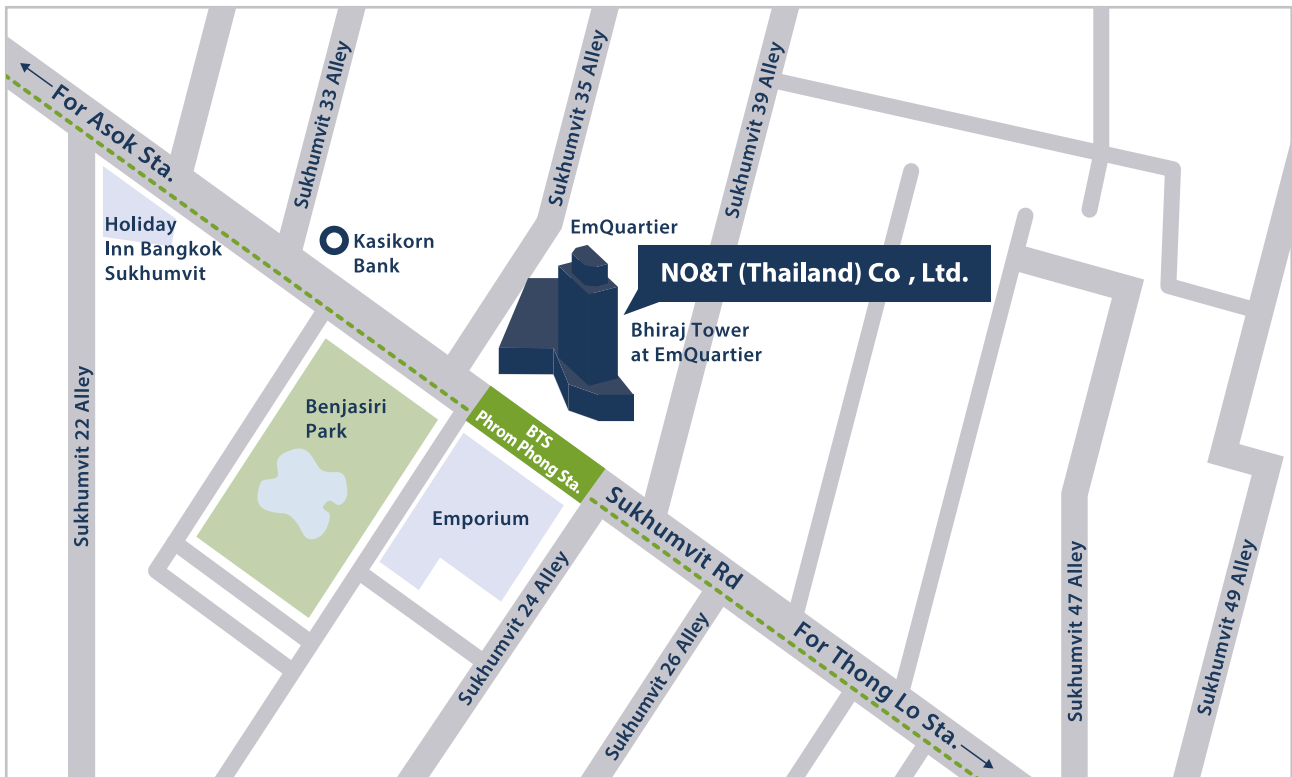

Access Map (NO&T Bangkok Office)

Address

Nagashima Ohno & Tsunematsu (Thailand) Co., Ltd.

34th Floor, Bhiraj Tower at EmQuartier
689 Sukhumvit Road, Klongton Nuea, Vadhana, Bangkok 10110, Thailand

TEL : +66-2-302-4800